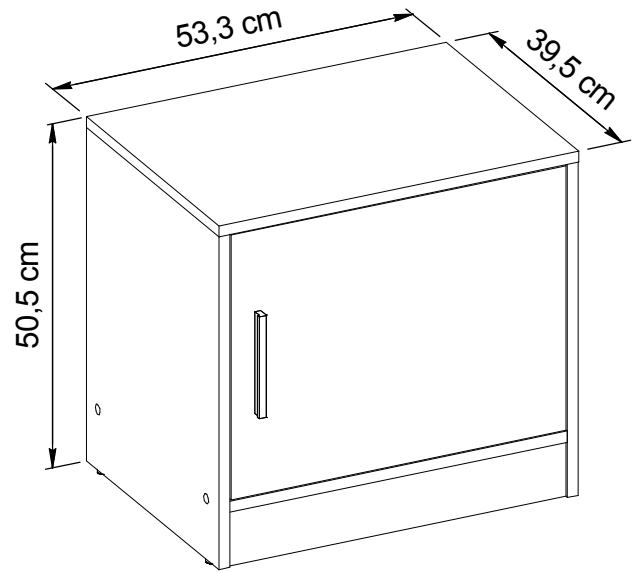

JU-15

~40 min

JU-15

| | | |
|---|--------------|---|
| 1 | 484x390x16mm | 1 |
| 2 | 484x390x16mm | 1 |
| 3 | 533x391x16mm | 1 |
| 4 | 500x370x16mm | 1 |
| 5 | 500x389x16mm | 1 |
| 6 | 500x80x16mm | 1 |
| 7 | 496x384x16mm | 1 |
| 8 | 528x220x3mm | 1 |
| 9 | 528x195x3mm | 1 |